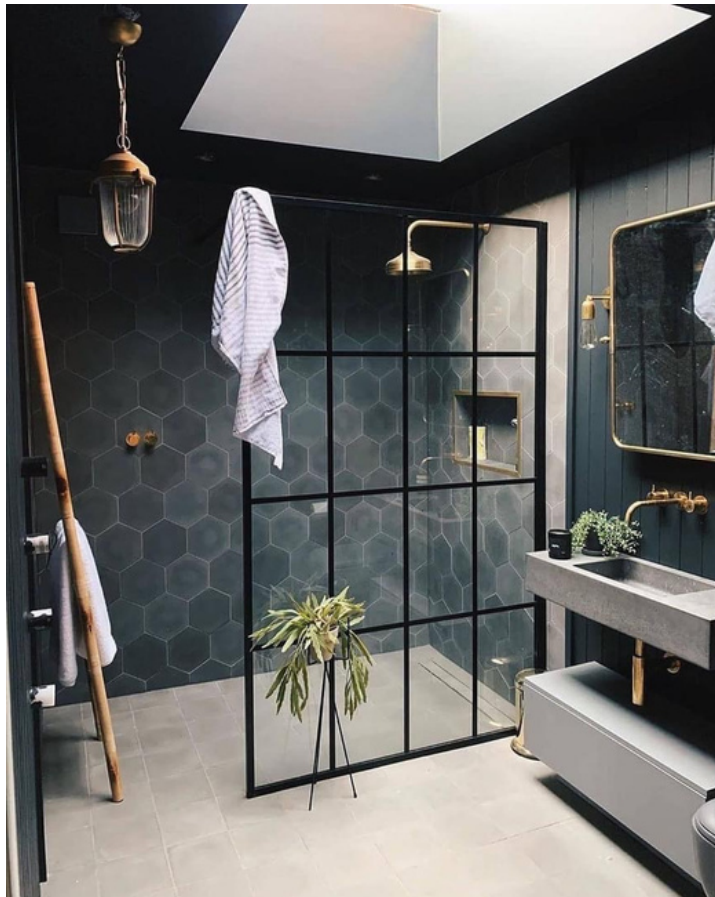

# Bathroom

Florence Picasso - 540 x 340 x 120

Alana Bath

Installed Look

White Alpine

# Shower

Shower Panel

## Bathroom - Black

Basin Mixer

High Basin Mixer

Round Bath Spout 200mm

Hand Shower Mount

Concealed Diverter Mixer

Concealed Mixer

Hand Shower