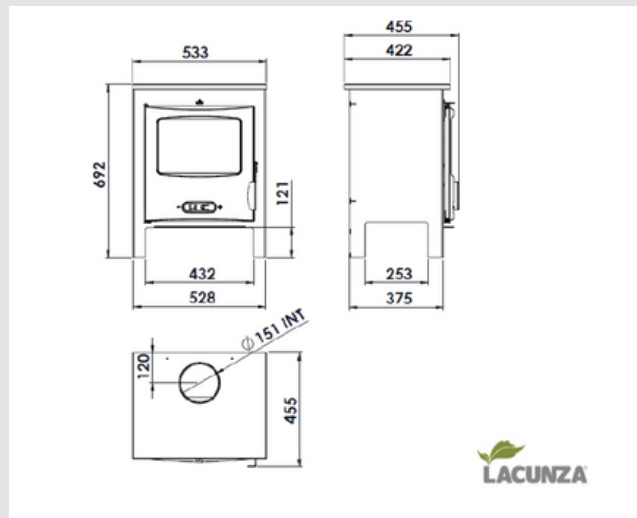

## Fireplace

Stainless steel ashpan

Cast Iron Door

Steel Interior

Sensitive air control

Installed

Model

Dimensions