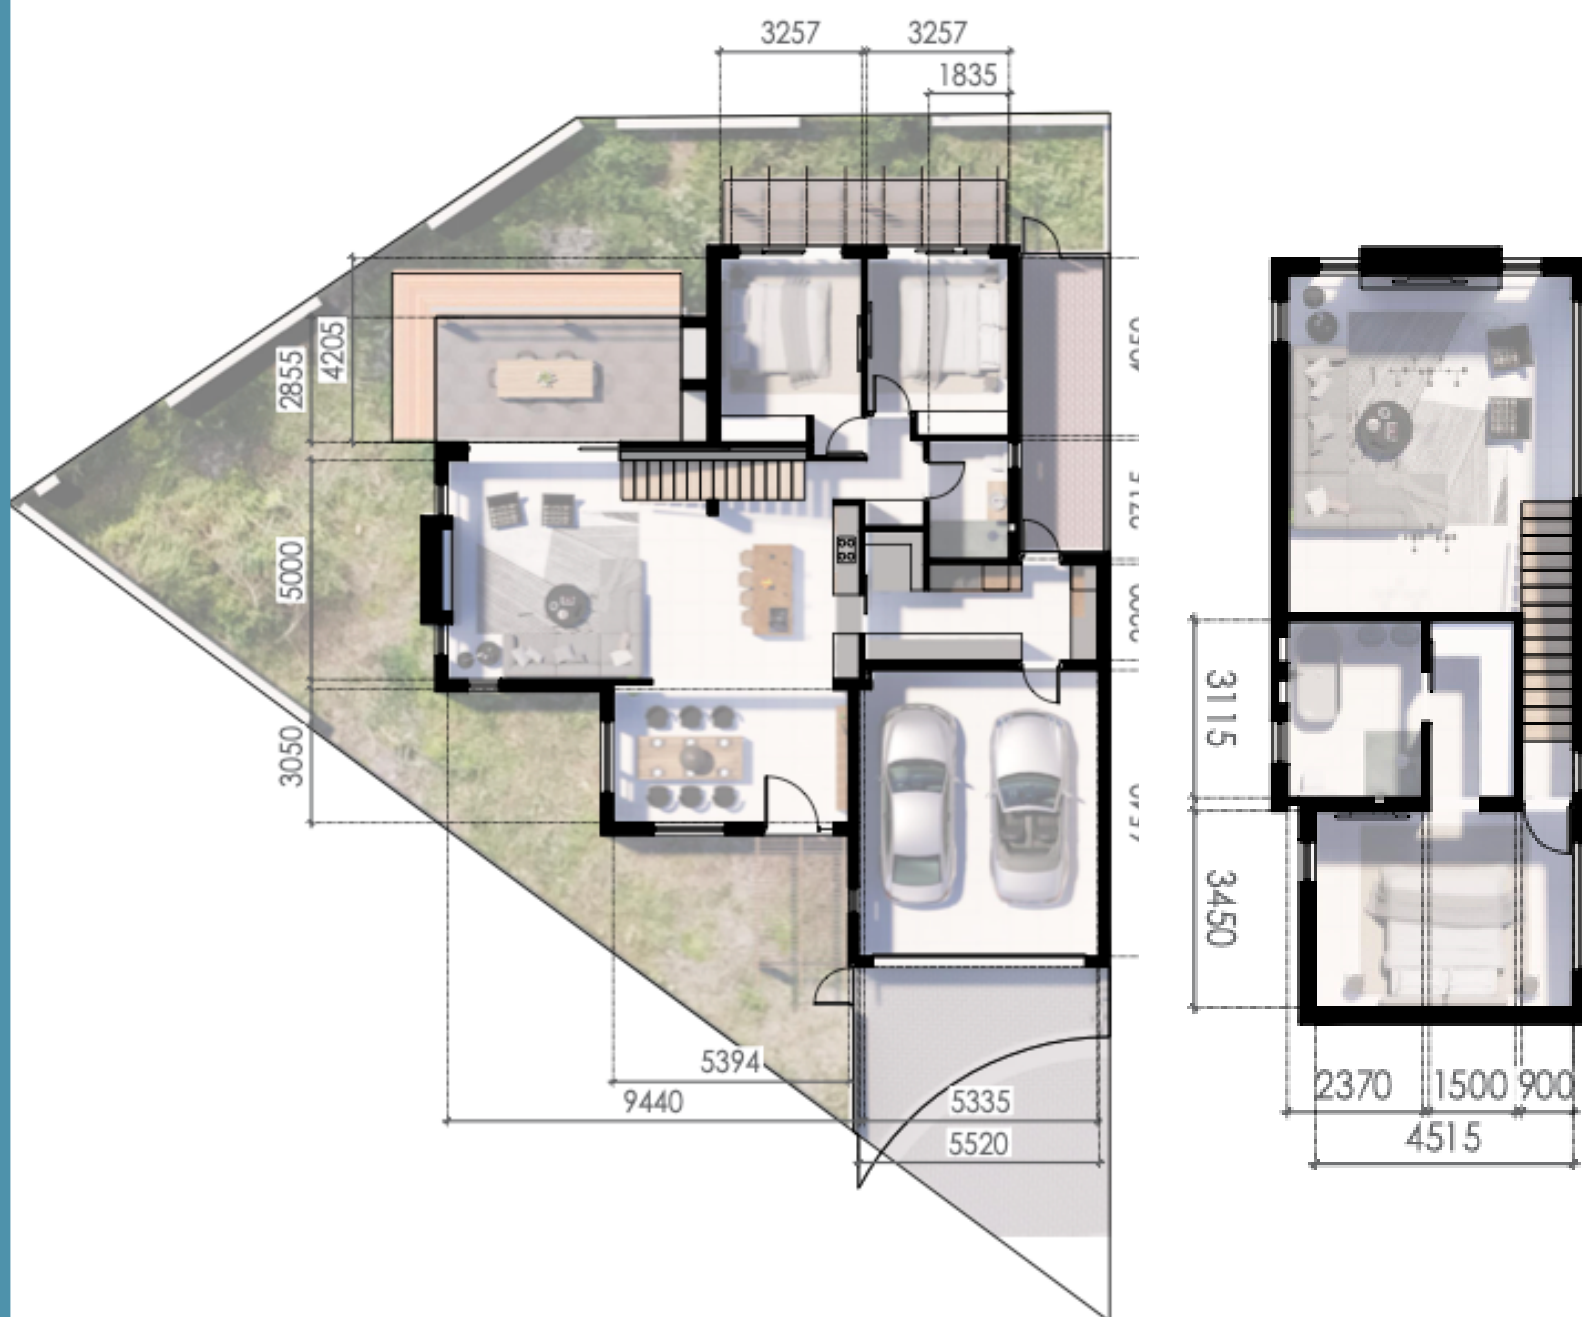

## SPECS:

- Erf Size: 402m<sup>2</sup>
- House Size: 228m<sup>2</sup>
- Bedrooms: 3
- Bathrooms: 2
- Garages: 2 (36m<sup>2</sup>)
- Coverage: 47%
- Pool (Optional)