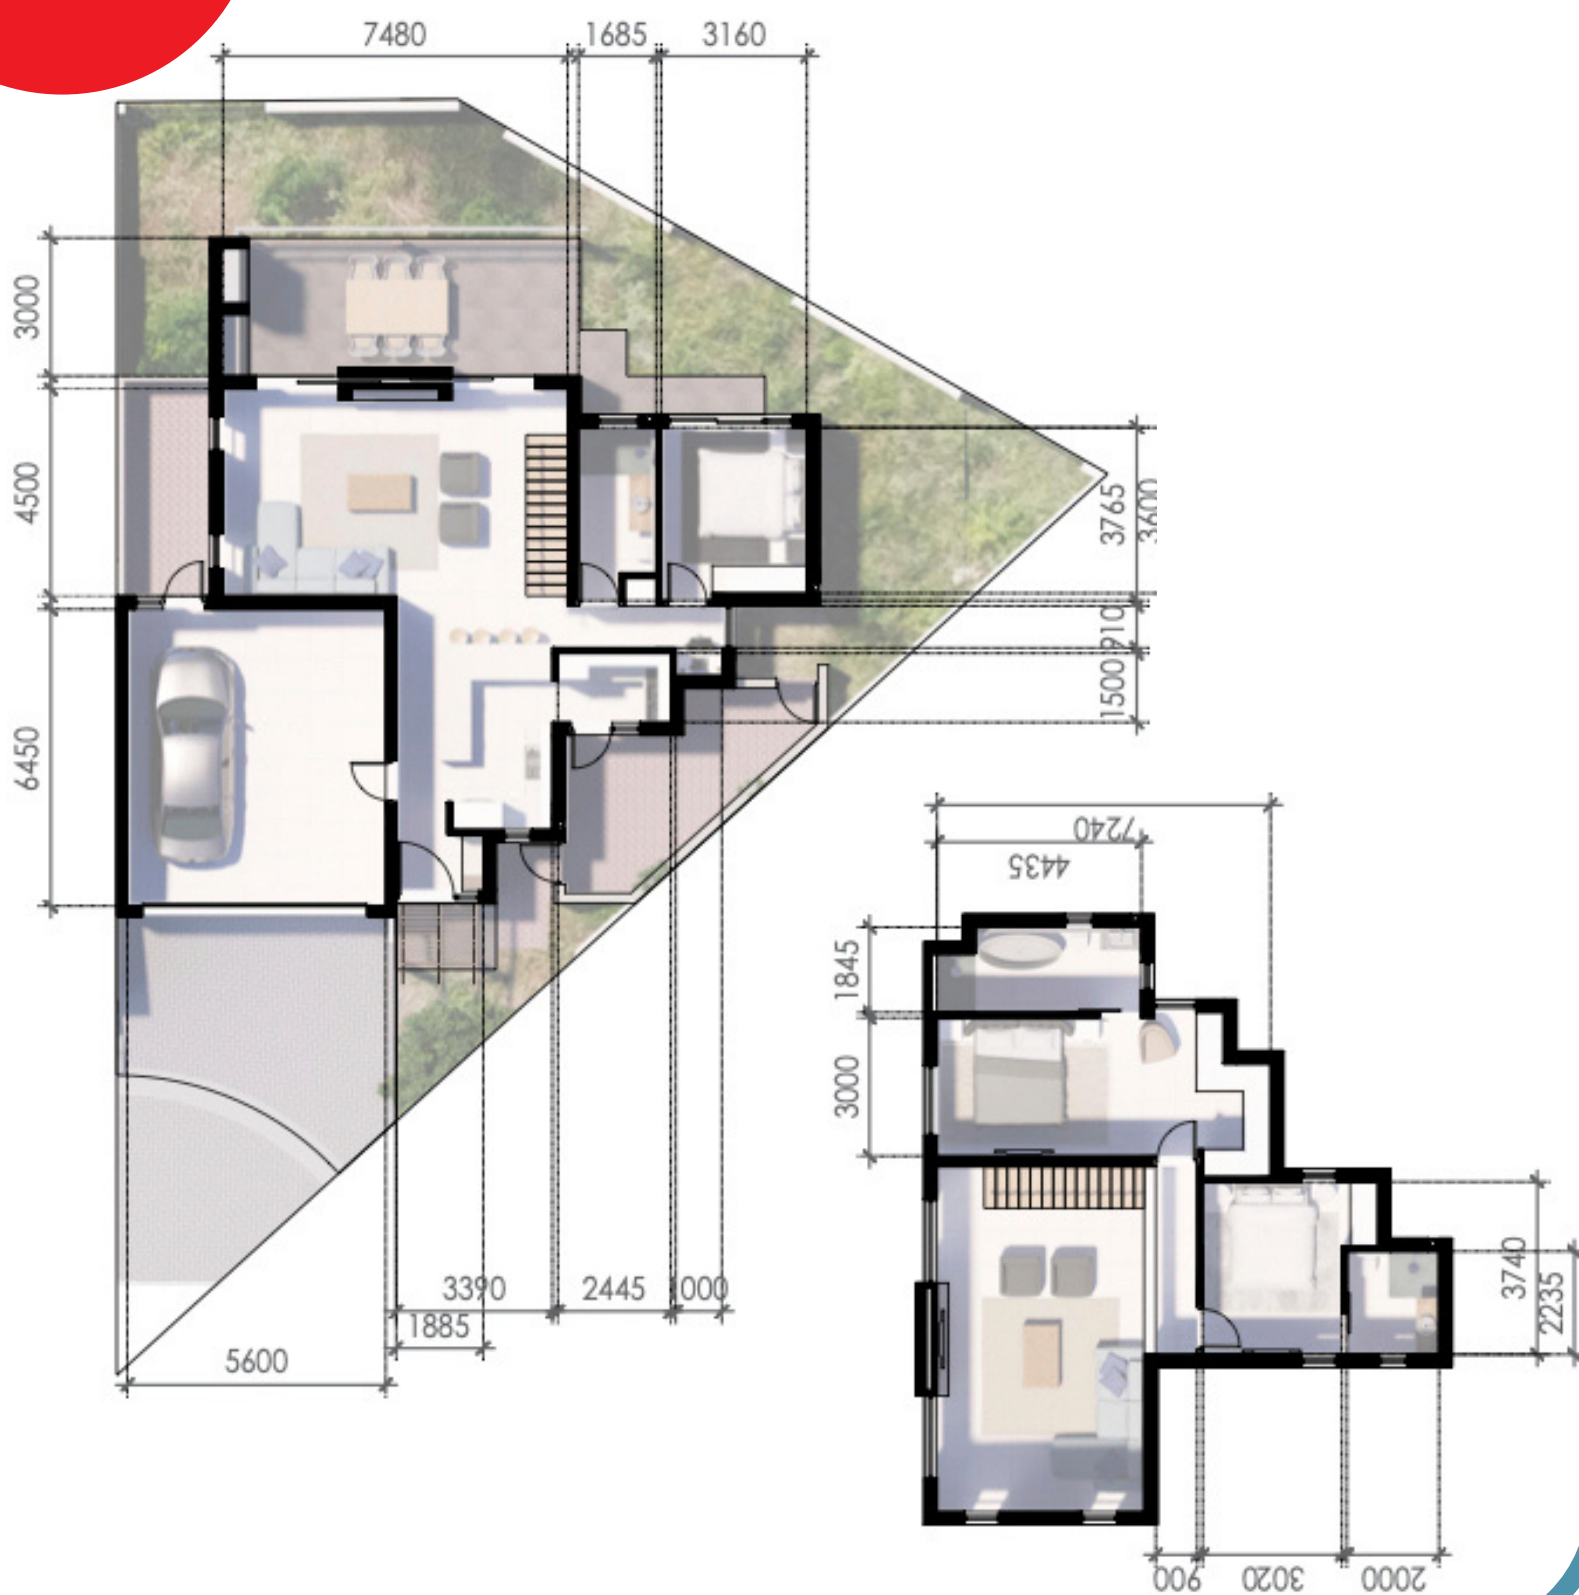

Terracon Properties

We are all about homes

Oceans ON EIGHT

For Sale

Erf 825

R4,695,000

825

SPECS:

- Erf Size: 327m²
- House Size: 221m²
- Bedrooms: 3
- Bathrooms: 3
- Garages: 2 (36m²)
- Coverage: 48%