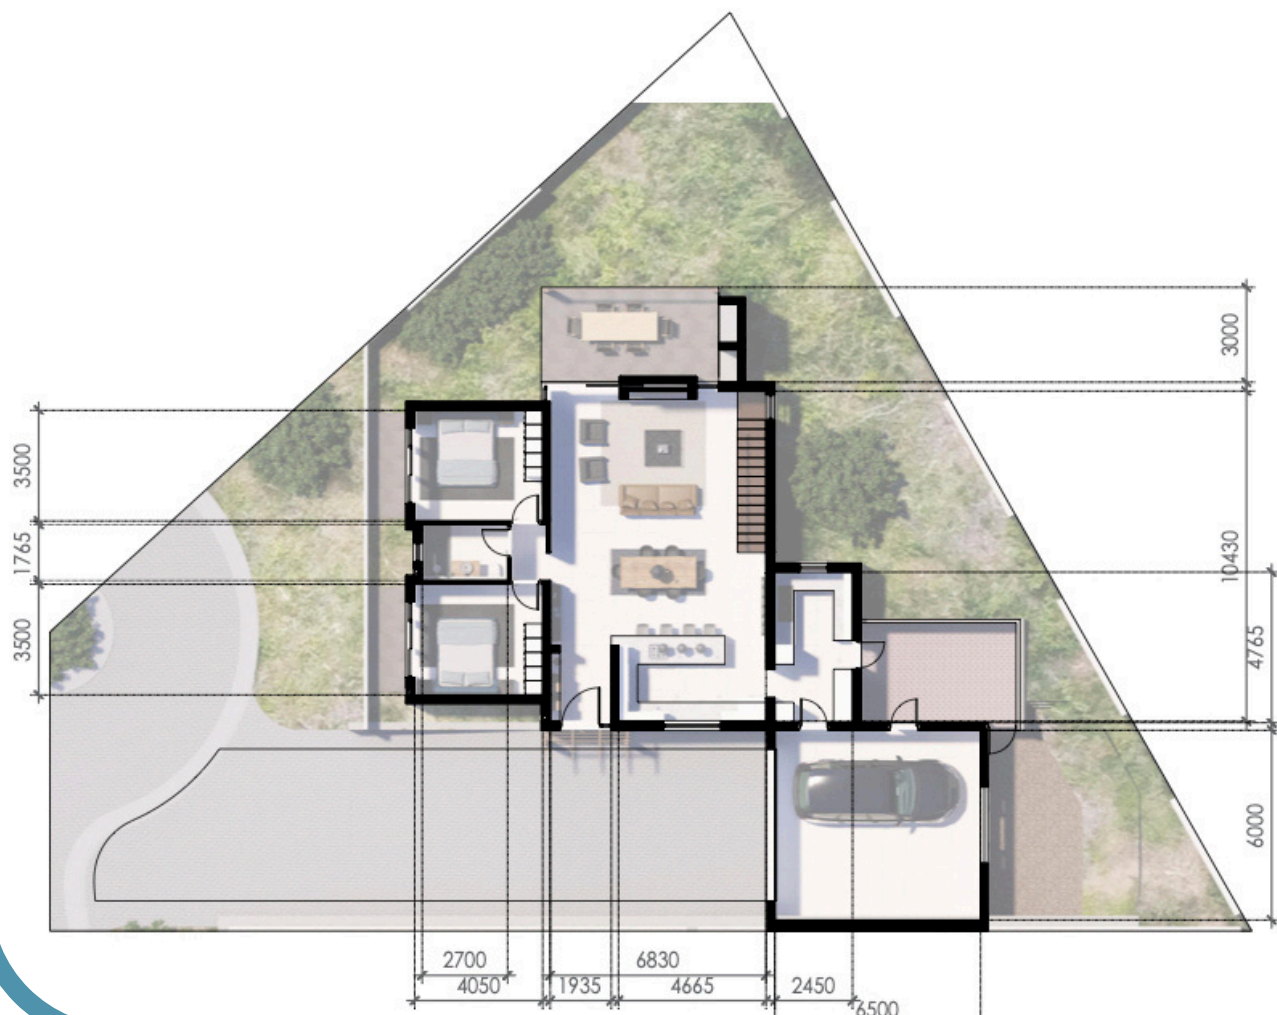

Terracon Properties

We are all about homes

Oceans

ON EIGHT

For Sale

Erf 831

R6,095,000

831

SPECS:

- Erf Size: 652m²
- House Size: 283m²
- Bedrooms: 4
- Bathrooms: 3
- Garages: 2 (39m²)
- Coverage: 39%
- Pool (Optional)