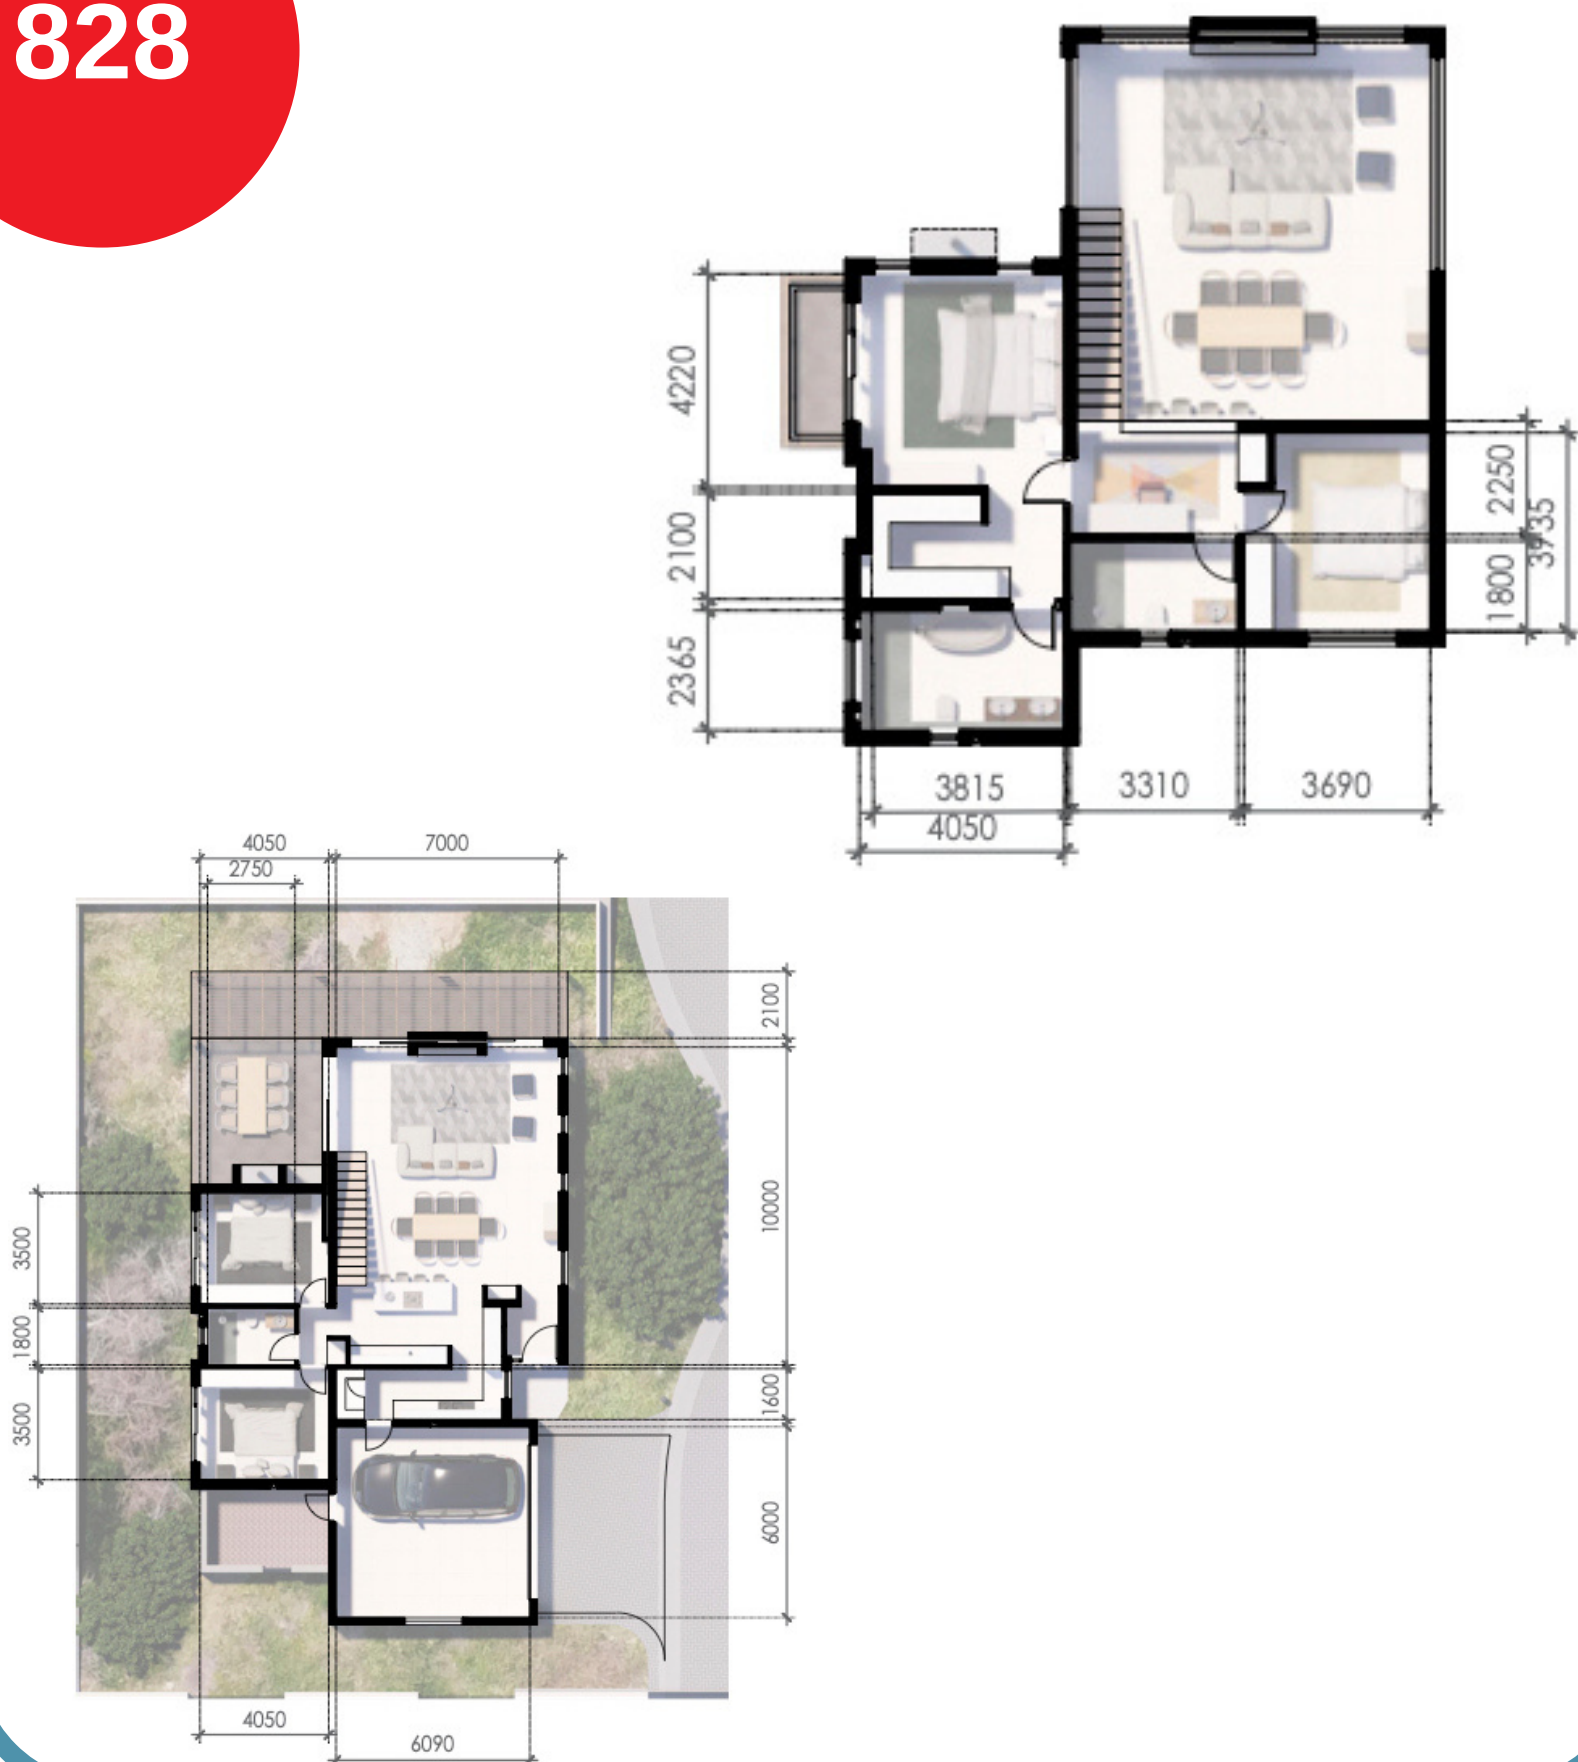

Terracon Properties

We are all about homes

Oceans

ON EIGHT

For Sale

Erf 828

R5,695,000

828

SPECS:

- Erf Size: 515m²
- House Size: 266m²
- Bedrooms: 4
- Bathrooms: 3
- Garages: 2 (36m²)
- Coverage: 37%