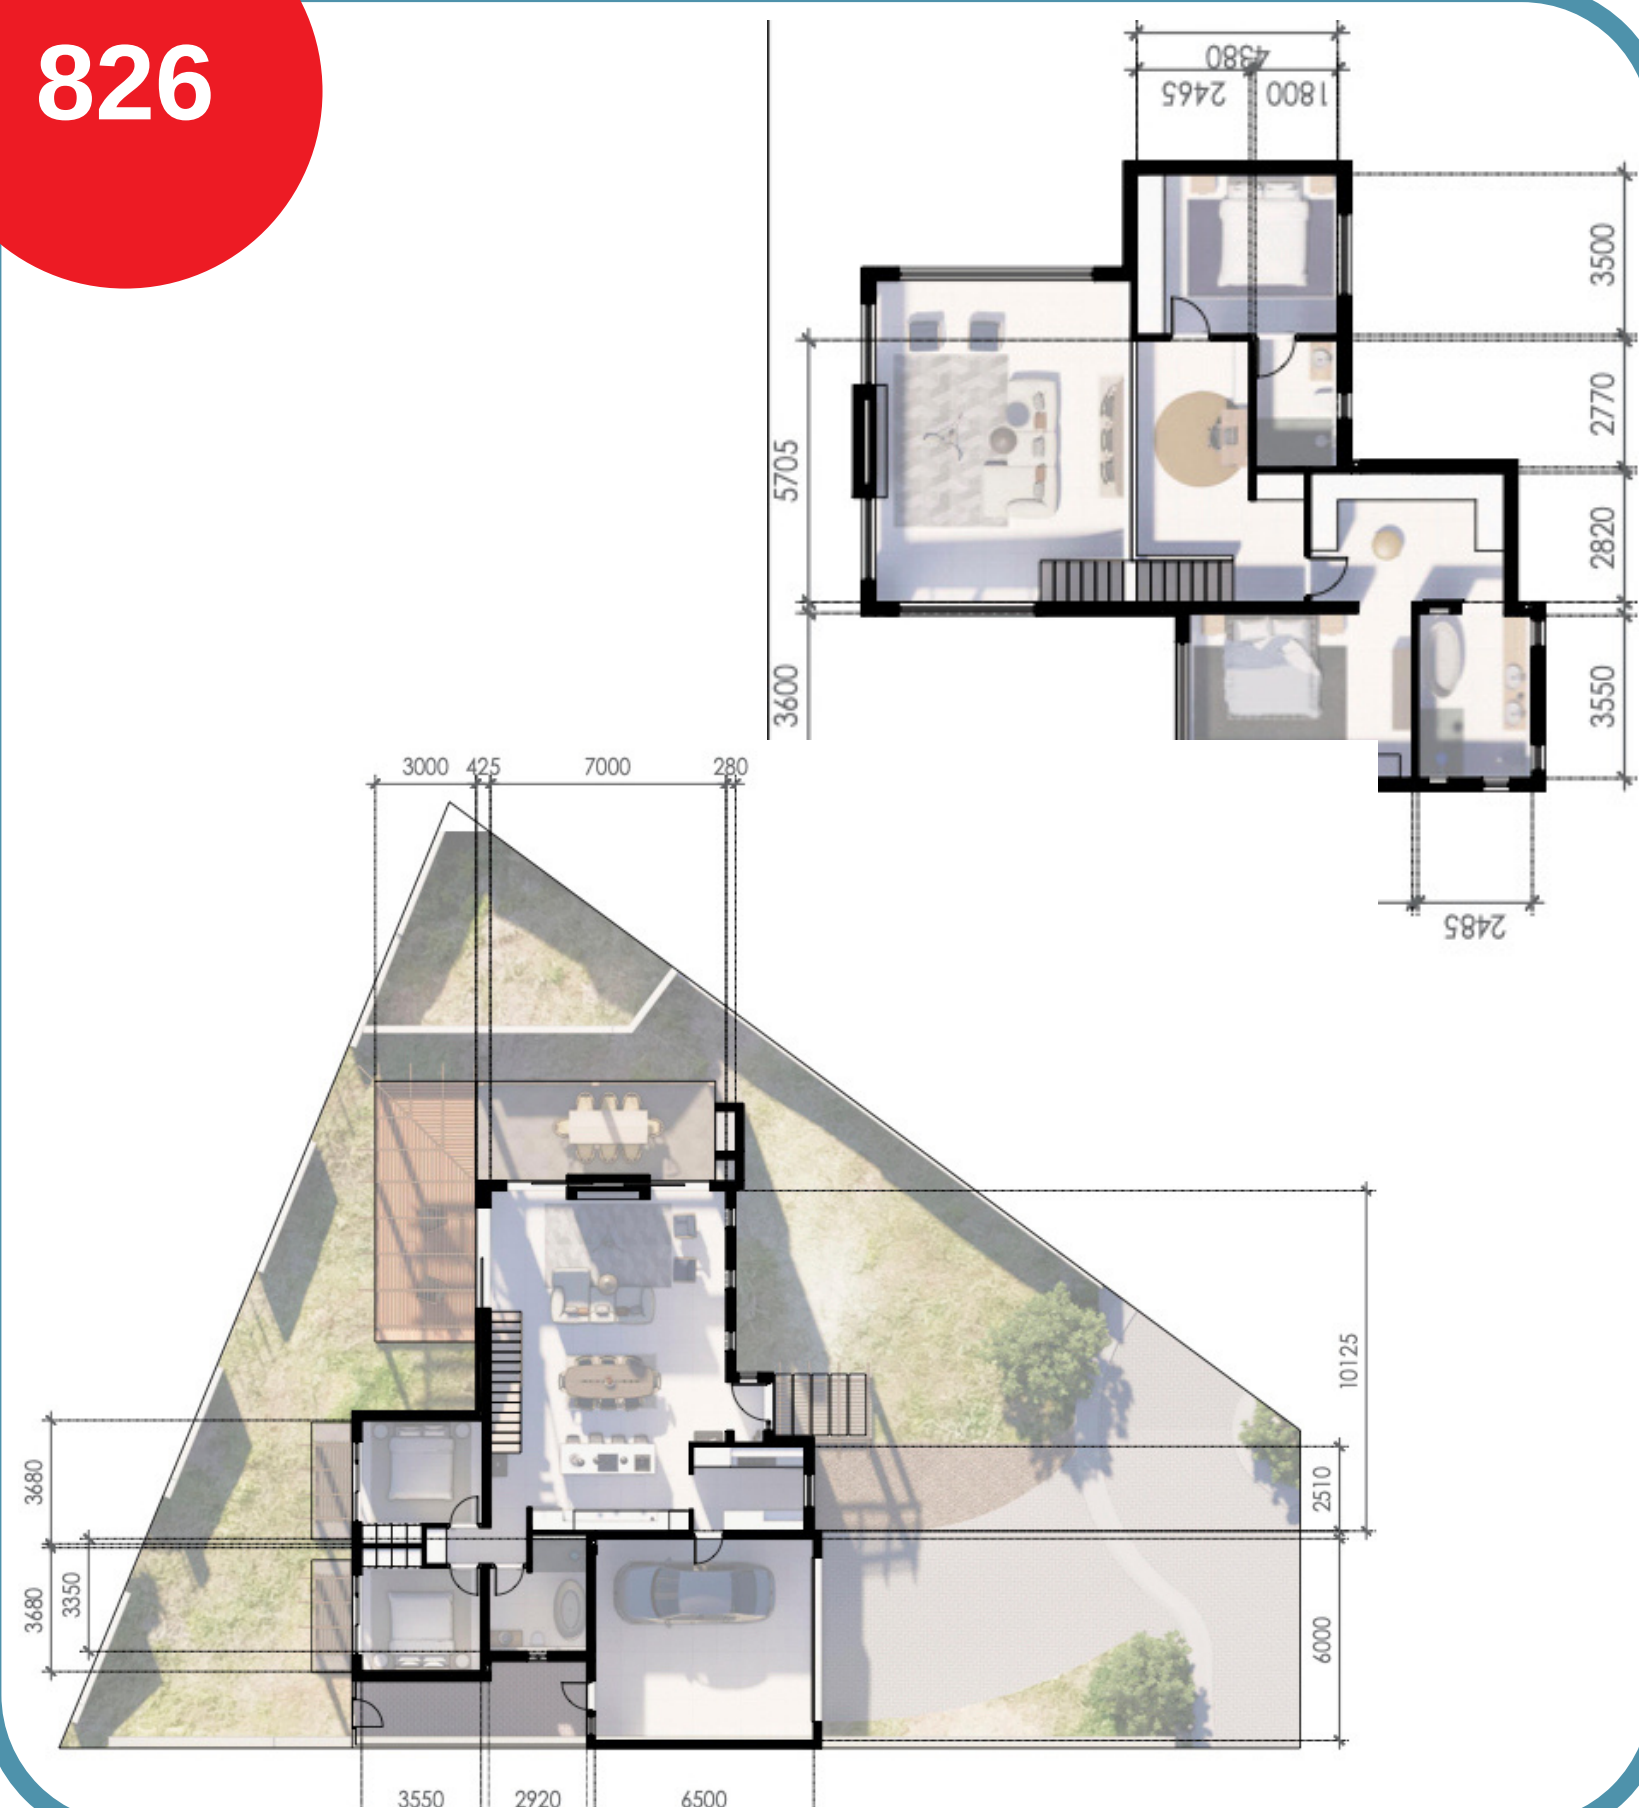

Terracon Properties

We are all about homes

Oceans

ON EIGHT

For Sale

Erf 826

R6,095,000

826

SPECS:

- Erf Size: 638m²
- House Size: 289m²
- Bedrooms: 4
- Bathrooms: 3
- Garages: 2 (39m²)
- Coverage: 31%
- Pool (Optional)

061 455 6129

terraconprop.co.za

charl@terraconprop.co.za

8th Avenue, Wilderness