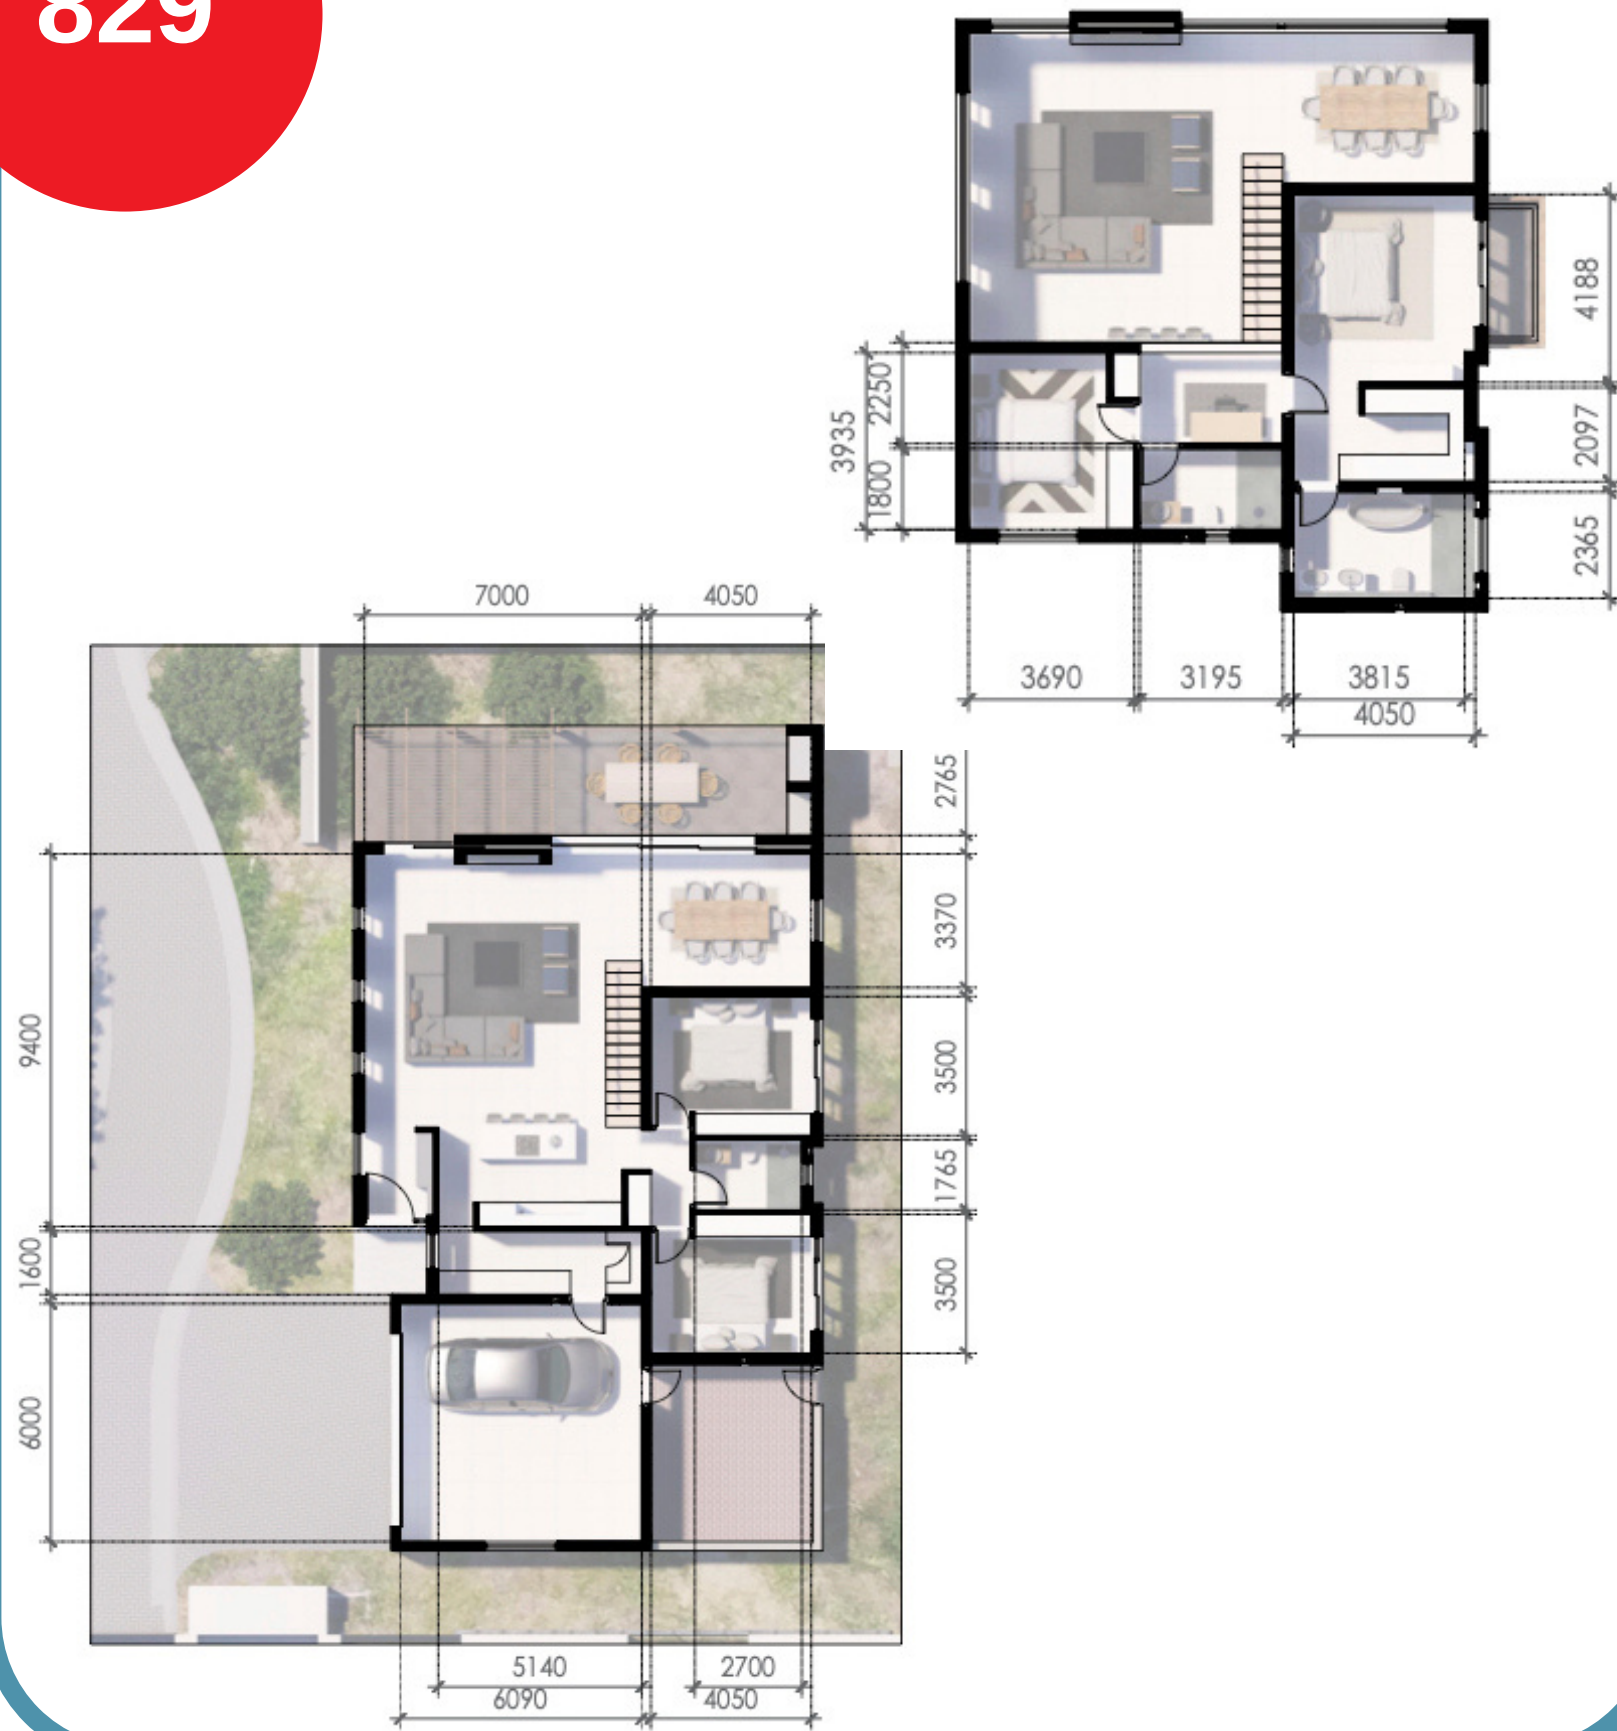

Terracon Properties

We are all about homes

Oceans

ON EIGHT

For Sale

Erf 829

R5,895,000

829

SPECS:

- Erf Size: 515m²
- House Size: 276m²
- Bedrooms: 4
- Bathrooms: 3
- Garages: 2 (40m²)
- Coverage: 39%